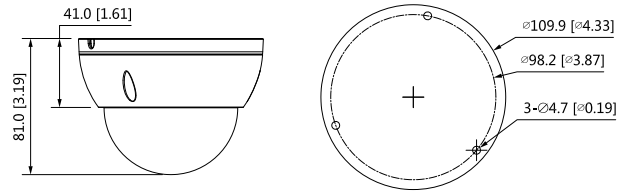

Dimensions (mm[inch])

Accessories

Optional: