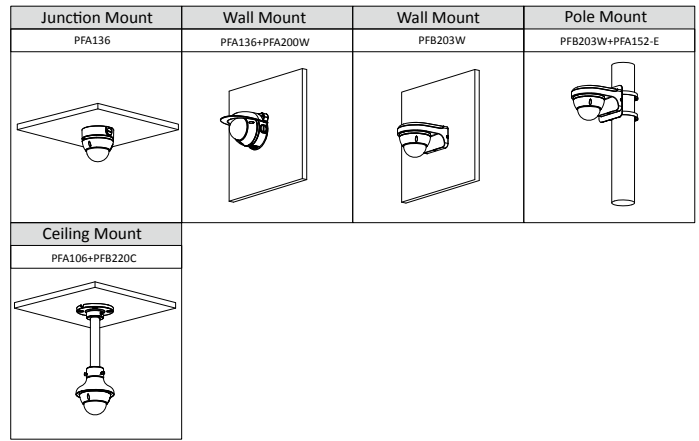

#### Structure

Casing	Metal
Dimensions	81 mm × Φ109.9 mm (3.2" × Φ4.3")
Net Weight	378 g (0.8 lb)
Gross Weight	523 g (1.2 lb)

**Ordering Information**

Type	Part Number	Description
2MP Camera	DH-IPC-HDBW3249EP-AS-NI	2MP Lite AI Full-color Fixed-focal Dome Network Camera,PAL
	DH-IPC-HDBW3249EN-AS-NI	2MP Lite AI Full-color Fixed-focal Dome Network Camera,NTSC
Accessories (optional)	PFA136	Junction Box
	PFA200W	Rain Shade
	PFB203W	Wall Mount
	PFA152-E	Pole Mount
	PFA106	Mount Adapter
	PFB220C	Ceiling Mount
	PFM321D	DC12V1A Power Adapter
	LR1002-1ET/1EC	Single-port Long Reach Ethernet over Coax Extender
	PFM900-E	Integrated Mount Tester
	PFM114	TLC SD Card