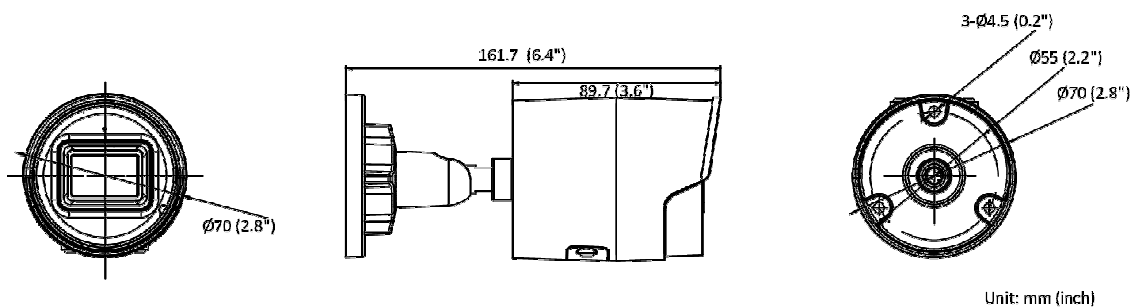

General Function	Anti-flicker, heartbeat, password reset via e-mail, pixel counter
Storage Conditions	-30 °C to 60 °C (-22 °F to 140 °F). Humidity 95% or less (non-condensing)
Startup and Operating Conditions	-30 °C to 60 °C (-22 °F to 140 °F). Humidity 95% or less (non-condensing)
Power Supply	12 VDC ± 25%, reverse polarity protection PoE: (802.3af, 36 V to 57 V), Class 3
Power Consumption and Current	12 VDC, 0.5 A, max. 6 W PoE (802.3af, 36 V to 57 V), 0.2 A to 0.13 A, max. 7 W
Power Interface	Ø5.5 mm coaxial power plug
Camera Dimension	Ø70 × 161.7 mm (Ø2.76" × 6.37")
Package Dimension	216 × 121 × 118 mm (8.6" × 4.8" × 4.7")
Camera Weight	Approx. 490 g (1.1 lb.)
With Package Weight	Approx. 724 g (1.6 lb.)
Approval	
EMC	FCC (47 CFR Part 15, Subpart B); CE-EMC (EN 55032: 2015, EN 61000-3-2: 2014, EN 61000-3-3: 2013, EN 50130-4: 2011 +A1: 2014); RCM (AS/NZS CISPR 32: 2015); IC (ICES-003: Issue 6, 2016); KC (KN 32: 2015, KN 35: 2015)
Safety	UL (UL 60950-1); CB (IEC 60950-1:2005 + Am 1:2009 + Am 2:2013); CE-LVD (EN 60950-1:2005 + Am 1:2009 + Am 2:2013); BIS (IS 13252(Part 1):2010+A1:2013+A2:2015)
Environment	CE-RoHS (2011/65/EU); WEEE (2012/19/EU); Reach (Regulation (EC) No 1907/2006)
Protection	IP67 (IEC 60529-2013)

▪ Available Model

DS-2CD2043G2-I (2.8/4/6 mm)

DS-2CD2043G2-IU (2.8/4/6 mm)

▪ Dimension