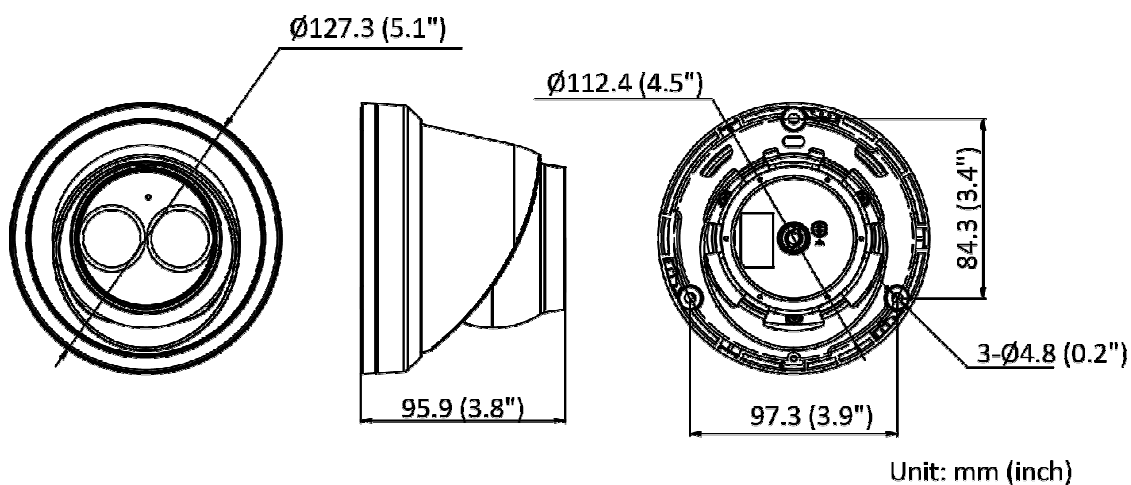

Software Reset	Yes
Storage Conditions	-30 °C to 60 °C (-22 °F to 140 °F). Humidity 95% or less (non-condensing)
Startup and Operating Conditions	-30 °C to 60 °C (-22 °F to 140 °F). Humidity 95% or less (non-condensing)
Power Supply	12 VDC ± 25%, reverse polarity protection PoE: 802.3af, Class 3
Power Consumption and Current	12 VDC, 0.5 A, max. 6 W PoE (802.3af, 36 V to 57 V), 0.19 A to 0.12 A, max. 7 W
Power Interface	Ø5.5 mm coaxial power plug
Material	Aluminum alloy body
Camera Dimension	Ø127.3 × 95.9 mm (Ø5.01" × 3.78")
Package Dimension	150 × 150 × 141 mm (5.9" × 5.9" × 5.6")
Camera Weight	Approx. 600 g (1.3 lb.)
With Package Weight	Approx. 816 g (1.8 lb.)
Approval	
EMC	FCC (47 CFR Part 15, Subpart B); CE-EMC (EN 55032: 2015, EN 61000-3-2: 2014, EN 61000-3-3: 2013, EN 50130-4: 2011 +A1: 2014); RCM (AS/NZS CISPR 32: 2015); IC (ICES-003: Issue 6, 2016); KC (KN 32: 2015, KN 35: 2015)
Safety	UL (UL 60950-1); CB (IEC 60950-1:2005 + Am 1:2009 + Am 2:2013); CE-LVD (EN 60950-1:2005 + Am 1:2009 + Am 2:2013); BIS (IS 13252(Part 1):2010+A1:2013+A2:2015)
Environment	CE-RoHS (2011/65/EU); WEEE (2012/19/EU); Reach (Regulation (EC) No 1907/2006)
Protection	IP67 (IEC 60529-2013)

▪ Available Model

DS-2CD2343G2-I (2.8/4 mm)

DS-2CD2343G2-IU (2.8/4 mm)

▪ Dimension