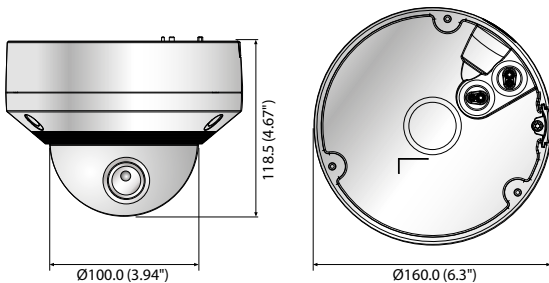

Dimensions

Unit: mm (inch)