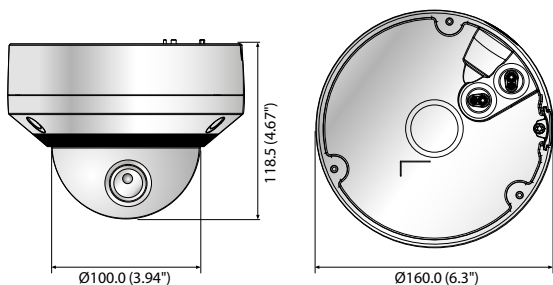

Dimensions

Unit: mm (inch)