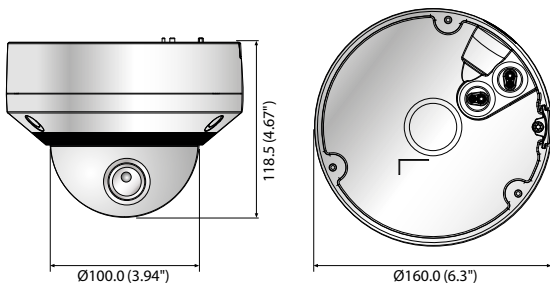

Dimensions

Unit: mm (inch)

Accessories (Optional)

XNV-8080R	
VIDEO	
Imaging Device	1/1.8" 6M CMOS
Total Pixels	3,096(H) x 2,094(V)
Effective Pixels	2,616(H) x 1,976(V)
Scanning System	Progressive Scan
Min. Illumination	Color: 0.07Lux (F1.3, 1/30sec), B/W: 0Lux (IR LED on)
S/N Ratio	50dB
Video Out	CVBS: 1.0Vpp / 75Ω composite, 720 x 480(N), 720 x 576(P), for installation USB: micro USB type B, 1280 x 720 for installation
LENS	
Focal Length (Zoom Ratio)	3.9 ~ 9.4mm (2.4x) motorized varifocal
Max. Aperture Ratio	F1.3
Angular Field of View	H: 92.1° ~ 38.7° / V: 67.2° ~ 29.0° / D: 119.9° ~ 48.6°
Min. Object Distance	0.5m (1.64ft)
Focus Control	Simple focus (Motorized V/F) / Manual, Remote control via network (Manual, Simple focus)
Lens / Mount Type	DC auto iris, P-Iris / Board-in type
PAN / TILT / ROTATE	
Pan / Tilt / Rotate Range	0° ~ 354° / 0° ~ 67° / 0° ~ 355°
OPERATIONAL	
IR Viewable Length	50m (164.04ft)
Camera Title	Off / On (Displayed up to 85 characters) - W/W: English / Numeric / Special characters - China: English / Numeric / Special / Chinese characters - Common: Multi-line (Max. 5), Color (Grey / Green / Red / Blue / Black / White), Transparency, Auto scale by resolution
Day & Night	Auto (ICR) / Color / B/W / External / Schedule
Backlight Compensation	Off / BLC / HLC (Masking / Dimming), WDR
Wide Dynamic Range	120dB
Contrast Enhancement	SSDR (Off / On)
Digital Noise Reduction	SSNRV (2D+3D noise filter) (Off / On)
Digital Image Stabilization	Off / On
Defog	Off / Auto (Input from fog detection) / Manual
Motion Detection	Off / On (8ea, 8point polygonal zones), Handover
Privacy Masking	Off / On (32ea, Polygonal) - Color: Grey / Green / Red / Blue / Black / White, Mosaic
Gain Control	Off / Low / Middle / High / Manual
White Balance	ATW / AWC / Manual / Indoor / Outdoor (Included mercury & Sodium)
Contrast	Level adjustment
LDC (Lens Distortion Correction)	Off / On (5 levels with min / max)
Electronic Shutter Speed	Minimum / Maximum / Anti flicker (2 ~ 1/12,000sec)
Digital PTZ	24x, Digital PTZ (Preset, Group)
Flip / Mirror	Off / On, Hallway view: 90°/270°
Video & Audio Analytics	Tampering, Loitering, Directional detection, Defocus detection, Fog detection, Virtual line, Enter / Exit, (Dis)Appear, Audio detection, Face detection, Motion detection, Digital auto tracking, Sound classification
Alarm I/O	Input 1ea / Output 1ea
Alarm Triggers	Alarm input, Motion detection, Video & Audio analytics, Network disconnect
Alarm Events	File upload via FTP, E-mail, Notification via E-mail, Local storage (SD/SDHC/SDXC) or NAS recording at event triggers, External output, DPTZ preset
Pixel Counter	Support
NETWORK	
Ethernet	RJ-45 (10/100BASE-T)
Video Compression Format	H.265 / H.264 (MPEG-4 part 10/AVC) : Main / Baseline / High, MJPEG
Resolution	2560 x 1920, 2560 x 1440, 1920 x 1080, 1600 x 1200, 1280 x 1024, 1280 x 960, 1280 x 720, 1024 x 768, 800 x 600, 800 x 448, 720 x 576, 720 x 480, 640 x 480, 640 x 360, 320 x 240
Max. Framerate	H.265 / H.264: Max. 30fps at all resolutions, MJPEG: Max. 30fps
Smart Codec	Manual mode (Area-based : Sea)
WiseStream II	Support
Video Quality Adjustment	H.265 / H.264 : Target bitrate level control, MJPEG : Target bitrate level control
Bitrate Control Method	H.265 / H.264 : CBR or VBR, MJPEG : VBR
Streaming Capability	Multiple streaming (Up to 10 profiles)
Audio In	Selectable (Mic in / Line in), Supply voltage: 2.5V DC (4mA), Input impedance: approx. 2K Ohm
Audio Out	Line out, Max output level: 1Vrms
Audio Compression Format	G.711 u-law/G.726 selectable, G.726 (ADPCM) 8KHz, G.711 8KHz G.726: 16Kbps, 24Kbps, 32Kbps, 40Kbps, AAC-LC: 48Kbps at 8/16/32/48KHz
Audio Communication	Bi-directional (2-way)
IP	IPv4, IPv6
Protocol	TCP/IP, UDP/IP, RTP (UDP), RTP (TCP), RTCP, RTSP, NTP, HTTP, HTTPS, SSL/TLS, DHCP, PPPoE, FTP, SMTP, ICMP, IGMP, SNMPv1/v2c/v3 (MIB-2), ARP, DNS, DDNS, QoS, PIM-SM, UPnP, Bonjour
Security	HTTPS (SSL) login authentication, Digest login authentication IP address filtering, User access log, 802.1X authentication (EAP-TLS, EAP-LEAP)
Streaming Method	Unicast / Multicast
Max. User Access	20 users at unicast mode
Edge Storage	SD/SDHC/SDXC 2slot (Up to 512GB) - Continuous recording (1st slot to 2nd slot) NAS (Network Attached Storage), Local PC for instant recording
Application Programming Interface	ONVIF profile S/G, SUNAPI (HTTP API), Wisenet Open Platform
Webpage Language	English, Korean, Chinese, French, Italian, Spanish, German, Japanese, Russian, Swedish, Portuguese, Czech, Polish, Turkish, Dutch, Hungarian, Greek
Web Viewer	Supported OS: Windows 7, 8.1, 10, Mac OS X 10.10, 10.11, 10.12 Non-plugin Webviewer - Supported Browser: Google Chrome 54, MS Edge 38, Mozilla Firefox 49 (Window 64bit only), Apple Safari 9 * Mac OS X only Plug-in Webviewer - Supported Browser: MS Explore 11, Apple Safari 9 * Mac OS X only SmartViewer, SSM
Central Management Software	
ENVIRONMENTAL	
Operating Temperature / Humidity	-40°C ~ +55°C (-40°F ~ +131°F) / Less than 90% RH
Storage Temperature / Humidity	-50°C ~ +60°C (-58°F ~ +140°F) / Less than 90% RH
Ingress Protection / Vandal Resistance	IP67, IP66, NEMA 4X / IK10
ELECTRICAL	
Input Voltage / Current	24V AC ±10%, 12V DC ±10%, PoE (IEEE802.3af)
Power Consumption	Max. 11.5W (12VDC), Max. 12.95W (PoE), Max. 14W (24VAC)
MECHANICAL	
Color / Material	Ivory / Aluminum
Dimensions (WxH)	Ø160.0 x 118.5mm (Ø6.3" x 4.67")
Weight	1.01Kg (2.23lb)