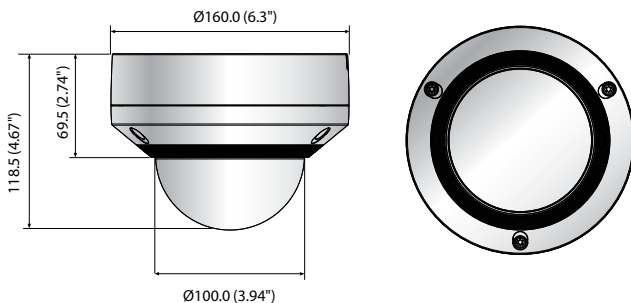

Dimensions

Unit : mm (inch)